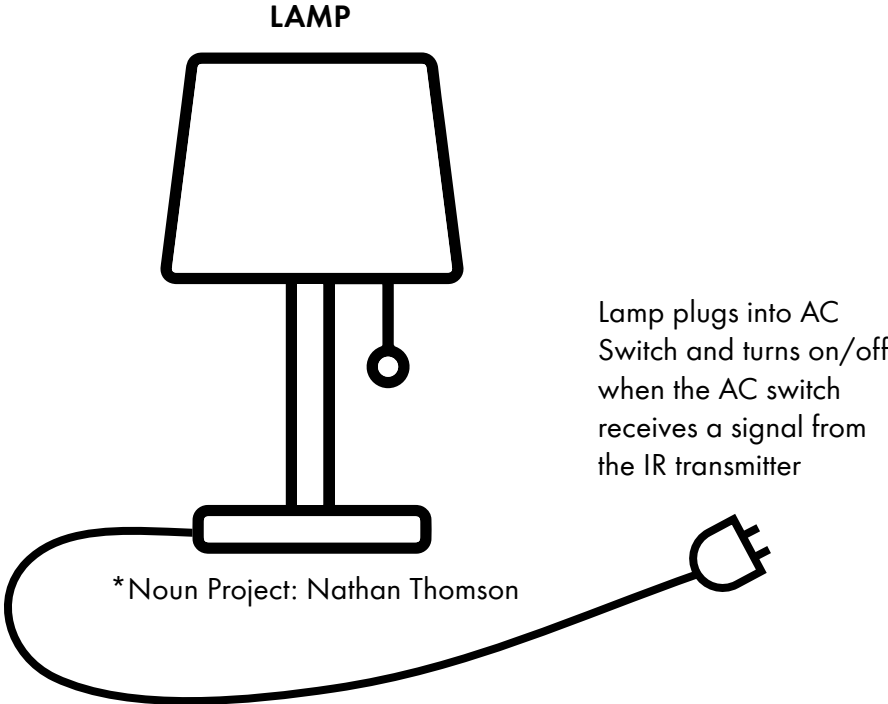

WIRELESS LIGHTING

When the cloudBit receives a signal, it activates the IR transmitter.

The IR transmitter triggers the AC switch

Lamp plugs into AC Switch and turns on/off when the AC switch receives a signal from the IR transmitter

*Noun Project: Nathan Thomson