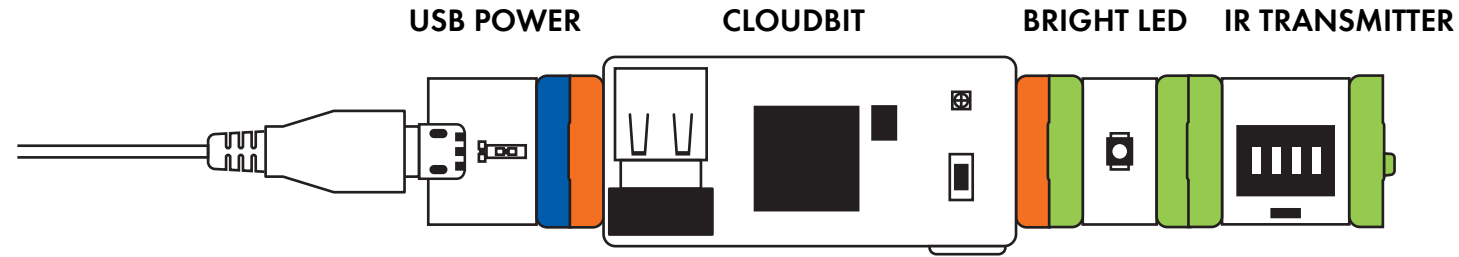

WIRELESS LIGHTING

When the cloudBit receives a signal, it activates the IR transmitter.

The IR transmitter triggers the AC switch

Lamp plugs into AC Switch and turns on/off when the AC switch receives a signal from the IR transmitter